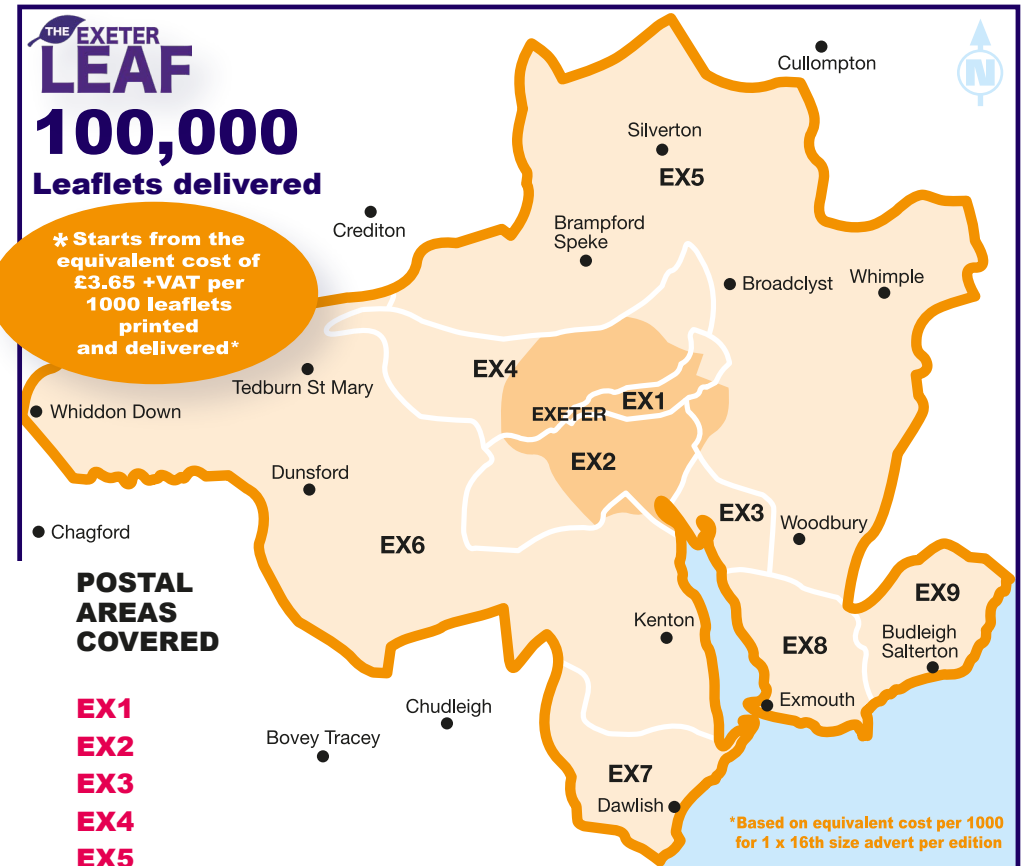

THE EXETER LEAF

THE EXETER LEAF

Ad size
Height 131mm
Width 198mm

FULL COLOUR ADVERTISING*

1/2 PAGE
£2158 +VAT

Diagram illustrates comparison of ad sizes not actual size of ad

Ad size Height 131mm Width 97mm	Ad size Height 63mm Width 97mm
1/4 PAGE £1148 +VAT	1/8 PAGE £637 +VAT
Ad size Height 63mm Width 46.5mm	1/16 PAGE £365 +VAT

*Please note actual colours may vary in print & online

The Exeter Leaf is delivered by the Royal Mail door to door distribution with the post. It goes to over 100,000 homes and businesses in Exeter and offers continuous coverage throughout the year for the Exeter area. The map above shows the area that it covers and the actual postal areas are listed left.

The Exeter Leaf is distributed 4 times a year.
Each distribution is delivered over a period of 8 weeks at an average of over 12,500 copies per week.

ADVERTISEMENT DIMENSIONS AND PRICES

The prices shown opposite are for one distribution of the Exeter Leaf. A total of over 100,000 copies. **Artwork cost included.**