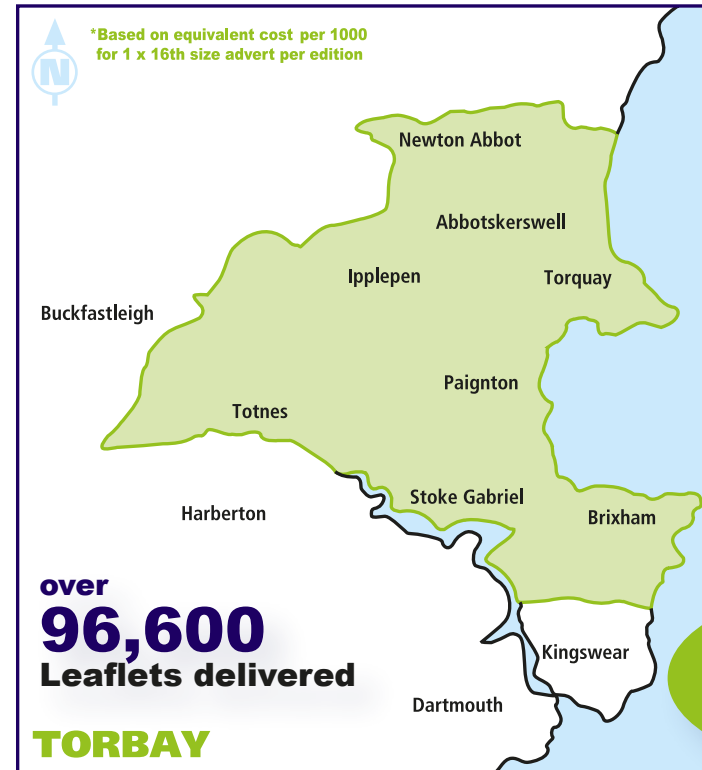

# THE TORBAY LEAF

<p><b>THE TORBAY LEAF</b></p> <p>Ad size Height 131mm Width 198mm</p> <p><b>FULL COLOUR ADVERTISING*</b></p> <p><b>1/2 PAGE</b> <b>£1983 +VAT</b></p> <p>Diagram illustrates comparison of ad sizes not actual size of ad</p>	
<p>Ad size Height 131mm Width 97mm</p> <p><b>1/4 PAGE</b> <b>£1098 +VAT</b></p>	<p>Ad size Height 63mm Width 97mm</p> <p><b>1/8 PAGE</b> <b>£567 +VAT</b></p>
<p>Ad size Height 63mm Width 46.5mm</p>	<p><b>1/16 PAGE</b> <b>£326 +VAT</b></p>

\*Please note actual colours may vary in print & online

**POSTAL AREAS COVERED**

**TQ1**  
**TQ2**  
**TQ3**  
**TQ4**  
**TQ5**  
**TQ9**  
**TQ12**

Starts from the equivalent cost of **£3.37 +VAT** per 1000 leaflets printed and delivered\*

The **Torbay Leaf** is delivered by the **Royal Mail** door to door distribution with the post. It goes to over 96,600 homes and businesses in Torbay and offers continuous coverage throughout the year for the Torbay area. The map above shows the area that it covers and the actual postal areas are listed beside it.

**The Torbay Leaf is distributed 4 times a year. Each distribution is delivered over a period of 8 weeks at an average of 12,090 copies per week.**